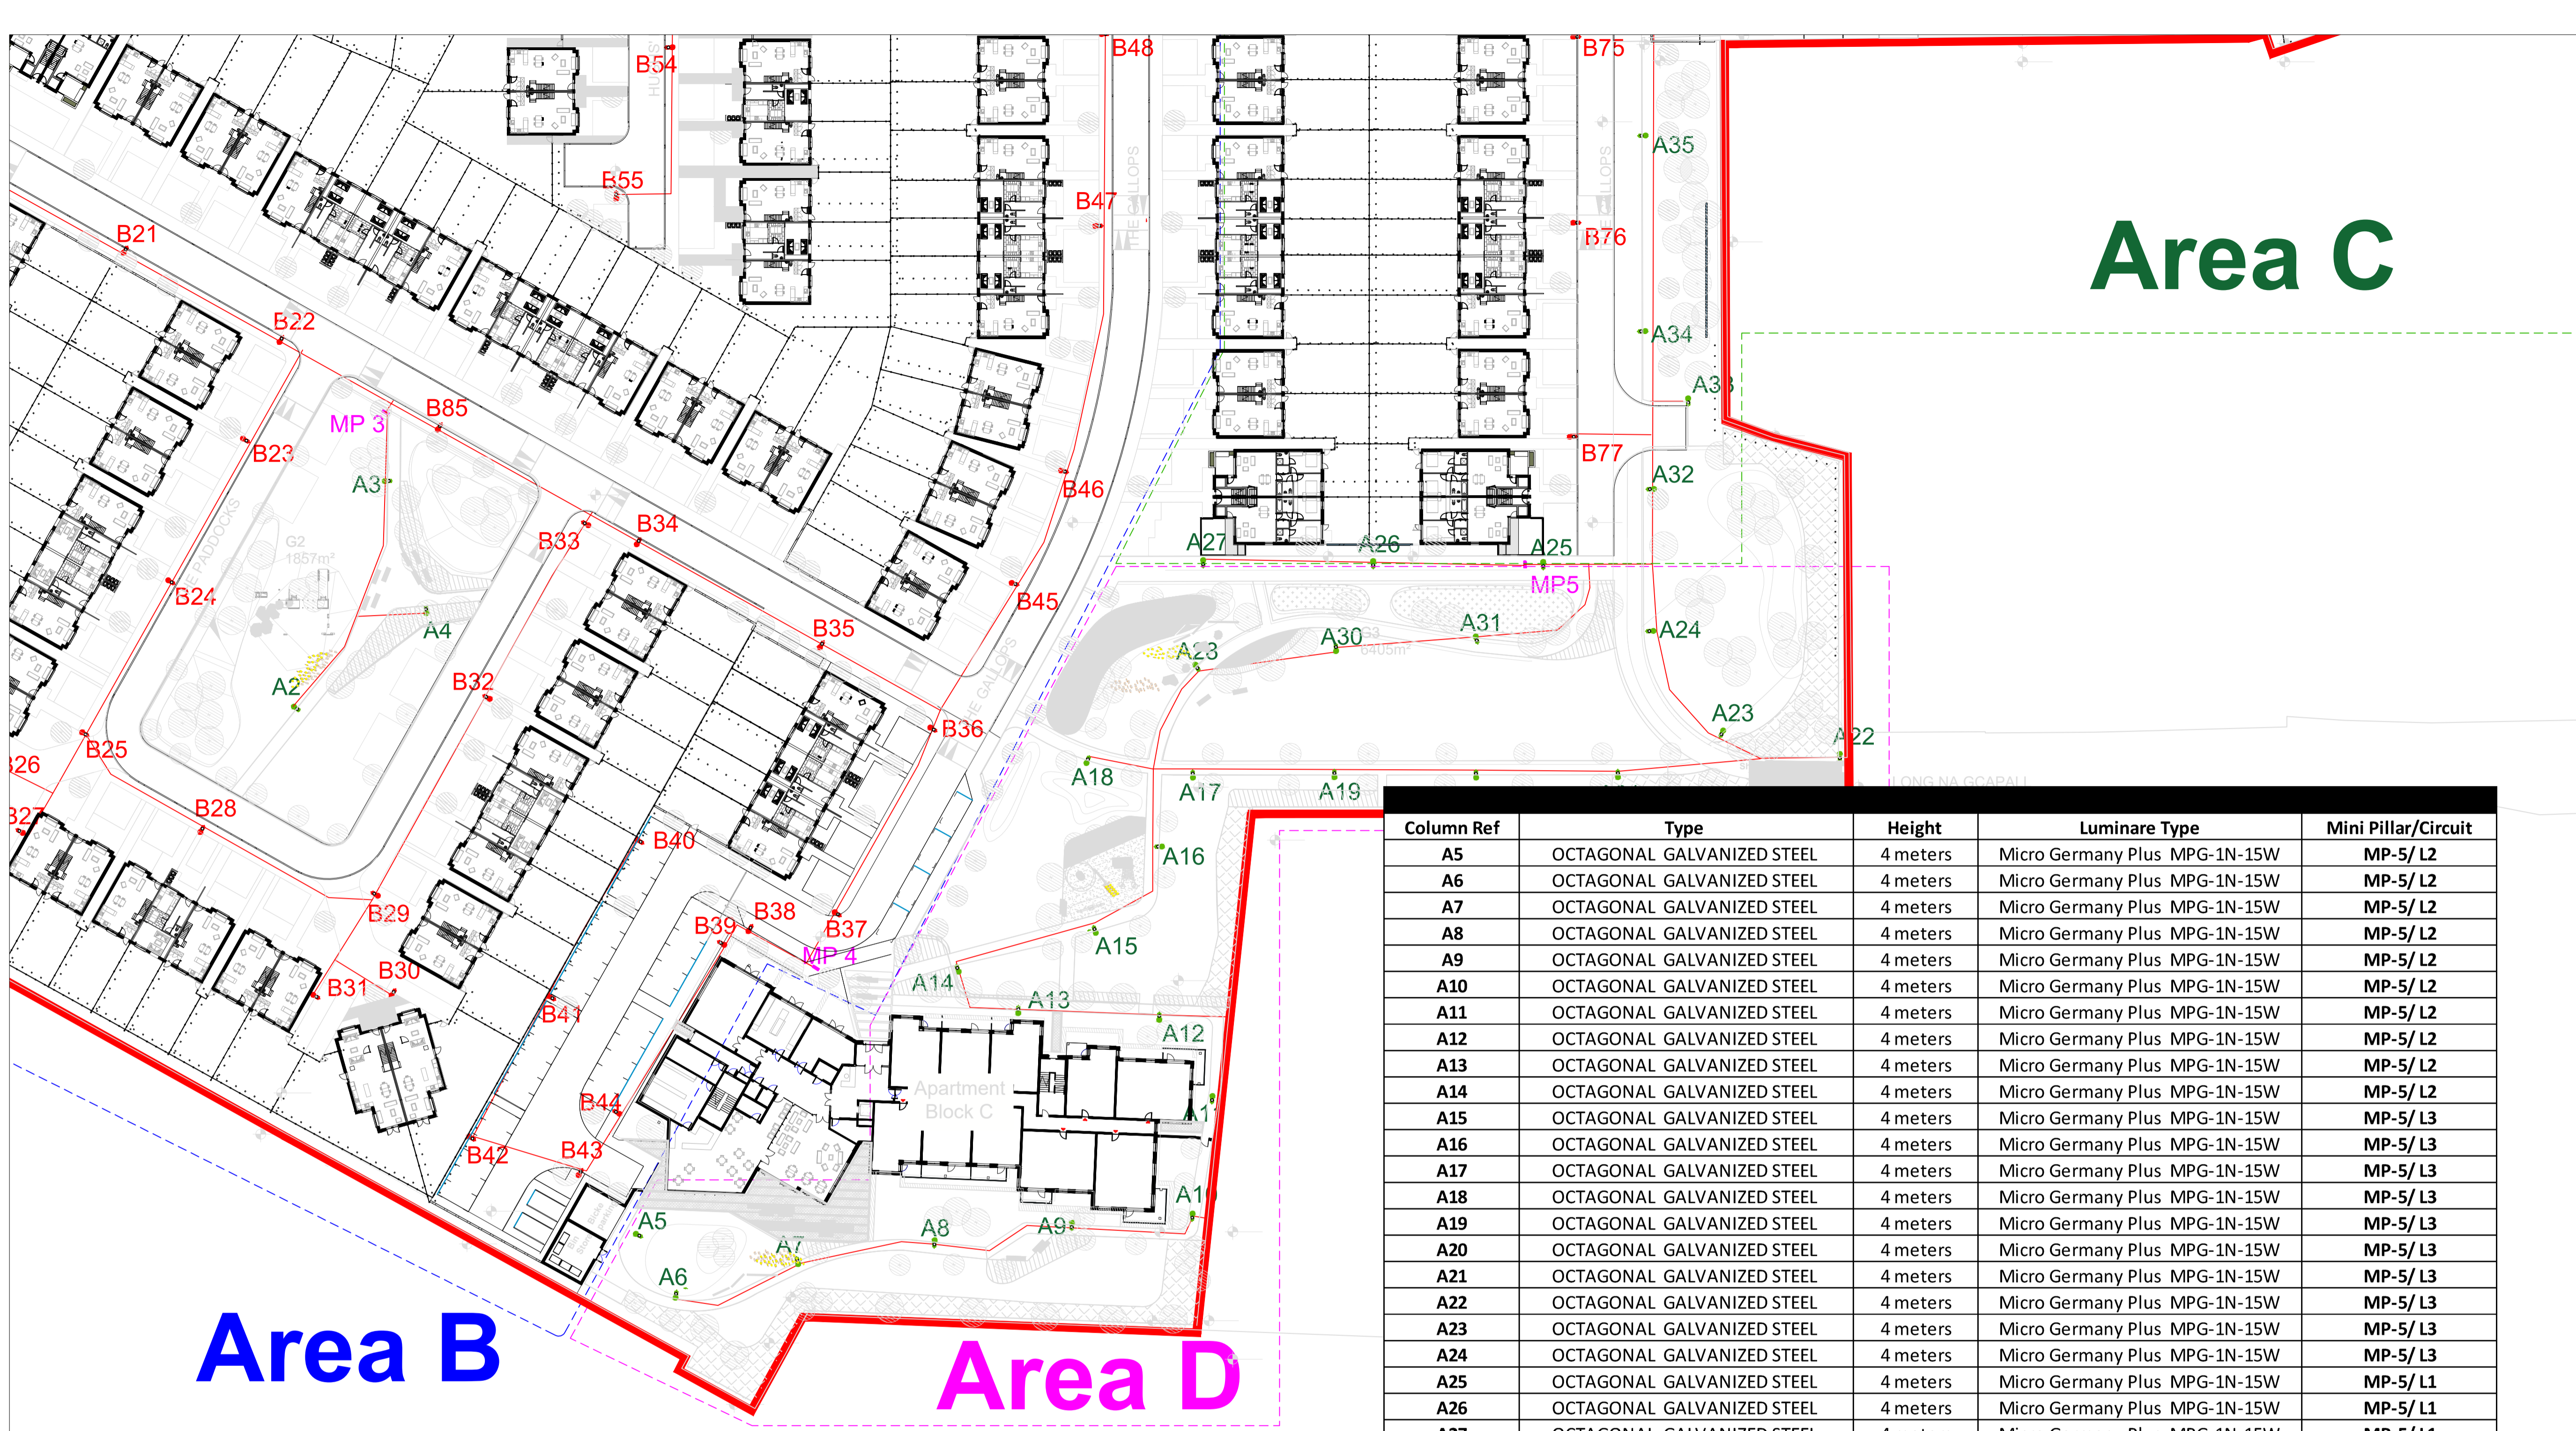

LEGEND

	FITTING TYPE: Type A MANUFACTURE: Micro Plus Germany PRODUCT: MPG 1N 15W MOUNTING: 4m OCTAGONAL COLUMNS LUMINAIRE: Micro Plus Germany IP RATING: IP 67 COLOUR: GRAYTE DIMENSIONS: LENGTH: 540mm, WIDTH: 255mm, HEIGHT: 300mm No. In Project: 35
	FITTING TYPE: Type B MANUFACTURE: Micro Plus Germany PRODUCT: MPG 1N 15W MOUNTING: 4m OCTAGONAL COLUMNS LUMINAIRE: Micro Plus Germany IP RATING: IP 67 COLOUR: GRAYTE DIMENSIONS: LENGTH: 540mm, WIDTH: 255mm, HEIGHT: 300mm No. In Project: 89
	FITTING TYPE: Type C MANUFACTURE: Micro Plus Germany PRODUCT: MPG 1N 40W MOUNTING: 8m OCTAGONAL COLUMNS LUMINAIRE: Micro Plus Germany IP RATING: IP 67 COLOUR: GRAYTE DIMENSIONS: LENGTH: 540mm, WIDTH: 255mm, HEIGHT: 300mm No. In Project: 16
	FITTING TYPE: Photocell MANUFACTURE: Cloures Ledirect PRODUCT: Long life Photocell MOUNTING: Name Socket IP RATING: N/A COLOUR TEMPERATURE: 3300K COLOUR: BLACK DIMENSIONS: LENGTH: N/A, WIDTH: N/A, HEIGHT: N/A No. In Project: 157

SITE SPECIFIC NOTES

P-02	FOR PLANNING	23/09/21	POT	KM
P-01	FOR PLANNING	25/08/21	POT	KM
Rev	Description	Date	Drn	CHK

STATUS: PLANNING

CLIENT: VOYAGE PROPERTY LIMITED

PROJECT: GREENPARK, DOCK RD, LIMERICK

DRAWING TITLE: PUBLIC LIGHTING MINI PILLARS & DUCTING LOCATIONS AREA D

SCALE (@ A1)	DRAWING NUMBER	Revision:
1-300	114-1000- GP - E203	P-02

Column Ref	Type	Height	Luminaire Type	Mini Pillar/Circuit
A5	OCTAGONAL GALVANIZED STEEL	4 meters	Micro Germany Plus MPG-1N-15W	MP-5/ L2
A6	OCTAGONAL GALVANIZED STEEL	4 meters	Micro Germany Plus MPG-1N-15W	MP-5/ L2
A7	OCTAGONAL GALVANIZED STEEL	4 meters	Micro Germany Plus MPG-1N-15W	MP-5/ L2
A8	OCTAGONAL GALVANIZED STEEL	4 meters	Micro Germany Plus MPG-1N-15W	MP-5/ L2
A9	OCTAGONAL GALVANIZED STEEL	4 meters	Micro Germany Plus MPG-1N-15W	MP-5/ L2
A10	OCTAGONAL GALVANIZED STEEL	4 meters	Micro Germany Plus MPG-1N-15W	MP-5/ L2
A11	OCTAGONAL GALVANIZED STEEL	4 meters	Micro Germany Plus MPG-1N-15W	MP-5/ L2
A12	OCTAGONAL GALVANIZED STEEL	4 meters	Micro Germany Plus MPG-1N-15W	MP-5/ L2
A13	OCTAGONAL GALVANIZED STEEL	4 meters	Micro Germany Plus MPG-1N-15W	MP-5/ L2
A14	OCTAGONAL GALVANIZED STEEL	4 meters	Micro Germany Plus MPG-1N-15W	MP-5/ L2
A15	OCTAGONAL GALVANIZED STEEL	4 meters	Micro Germany Plus MPG-1N-15W	MP-5/ L3
A16	OCTAGONAL GALVANIZED STEEL	4 meters	Micro Germany Plus MPG-1N-15W	MP-5/ L3
A17	OCTAGONAL GALVANIZED STEEL	4 meters	Micro Germany Plus MPG-1N-15W	MP-5/ L3
A18	OCTAGONAL GALVANIZED STEEL	4 meters	Micro Germany Plus MPG-1N-15W	MP-5/ L3
A19	OCTAGONAL GALVANIZED STEEL	4 meters	Micro Germany Plus MPG-1N-15W	MP-5/ L3
A20	OCTAGONAL GALVANIZED STEEL	4 meters	Micro Germany Plus MPG-1N-15W	MP-5/ L3
A21	OCTAGONAL GALVANIZED STEEL	4 meters	Micro Germany Plus MPG-1N-15W	MP-5/ L3
A22	OCTAGONAL GALVANIZED STEEL	4 meters	Micro Germany Plus MPG-1N-15W	MP-5/ L3
A23	OCTAGONAL GALVANIZED STEEL	4 meters	Micro Germany Plus MPG-1N-15W	MP-5/ L3
A24	OCTAGONAL GALVANIZED STEEL	4 meters	Micro Germany Plus MPG-1N-15W	MP-5/ L3
A25	OCTAGONAL GALVANIZED STEEL	4 meters	Micro Germany Plus MPG-1N-15W	MP-5/ L1
A26	OCTAGONAL GALVANIZED STEEL	4 meters	Micro Germany Plus MPG-1N-15W	MP-5/ L1
A27	OCTAGONAL GALVANIZED STEEL	4 meters	Micro Germany Plus MPG-1N-15W	MP-5/ L1
A28	OCTAGONAL GALVANIZED STEEL	4 meters	Micro Germany Plus MPG-1N-15W	MP-5/ L3
A29	OCTAGONAL GALVANIZED STEEL	4 meters	Micro Germany Plus MPG-1N-15W	MP-5/ L3
A30	OCTAGONAL GALVANIZED STEEL	4 meters	Micro Germany Plus MPG-1N-15W	MP-5/ L3
A31	OCTAGONAL GALVANIZED STEEL	4 meters	Micro Germany Plus MPG-1N-15W	MP-5/ L3